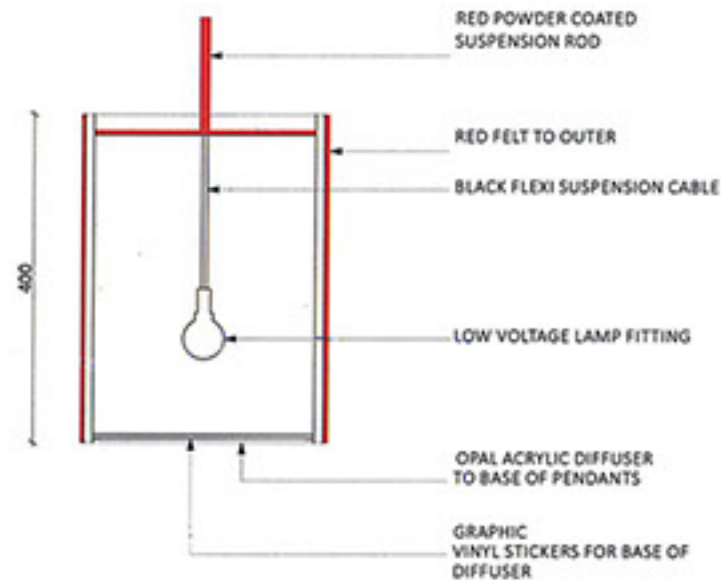

YUM!

HARAJUKU GYOZA

HARAJUKU GYOZA™
BAYSWATER RD POTTS POINT
OPENS WED SEPT 4

1 CUSTOM PENDANT PLAN VIEW
1:10

- CUSTOM PENDANT SECTION
1:10

HARAJUKU GYOZA