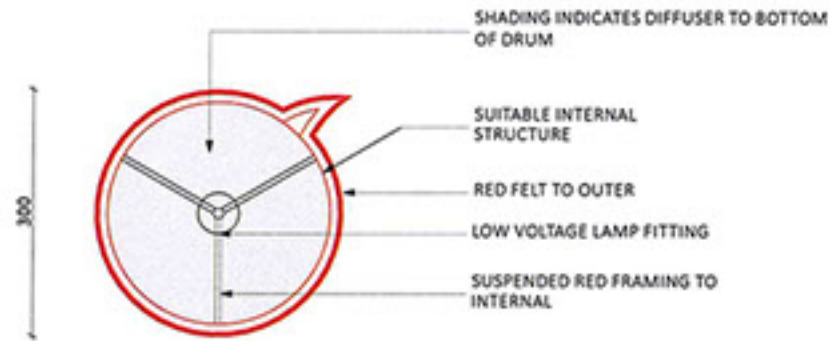

YUM!

HARAJUKU GYOZA

HARAJUKU GYOZA™
BAYSWATER RD POTTS POINT
OPENS WED SEPT 4

1 CUSTOM PENDANT PLAN VIEW
1:10

- CUSTOM PENDANT SECTION
1:10

HARAJUKU GYOZA